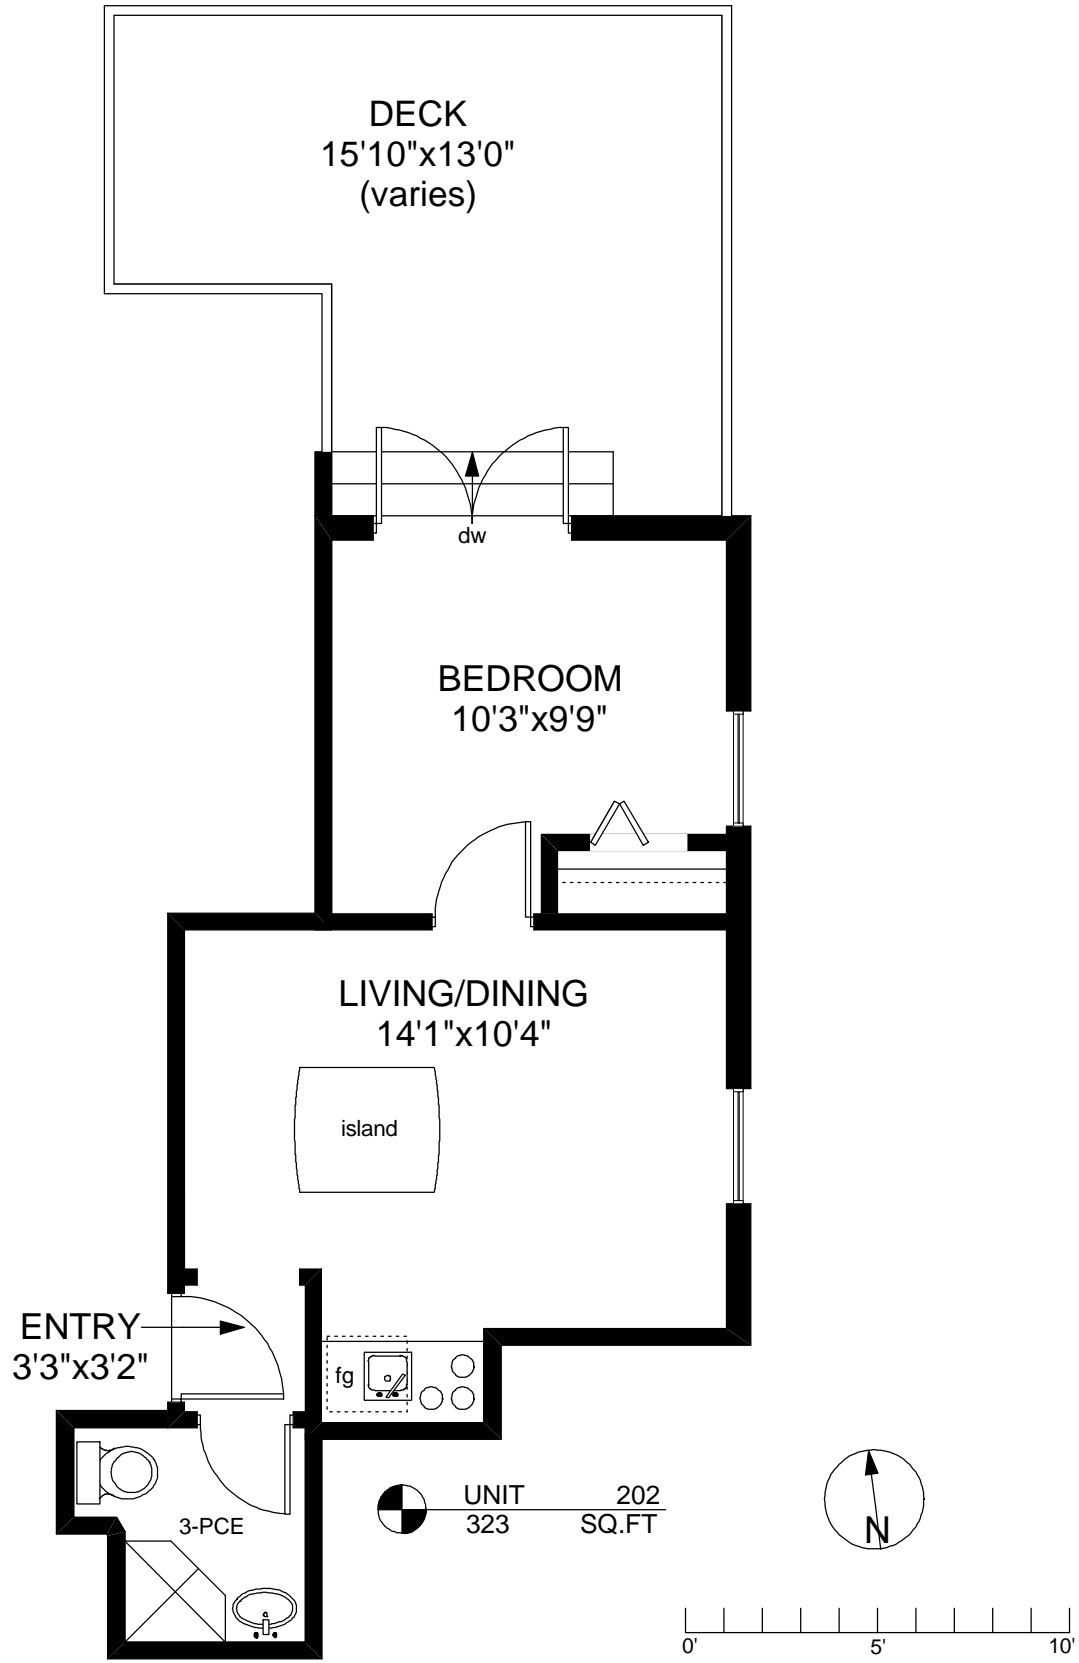

# 202-1060 SOUTHGATE STREET

	FINISHED SQ. FT.	UNFINISHED SQ. FT.	TOTAL SQ. FT.
UNIT 202	323	0	323
TOTAL	323	0	323
DECK	0	194	194

PREPARED FOR THE EXCLUSIVE USE OF  
PHILIP ILLINGWORTH OF DFH REAL ESTATE

MEASURED ON: 08/20/10  
DRAWING FILE: 08600

**Taf**measure VICTORIA, B.C.  
Ph. 883.8894  
www.tafmeasure.com