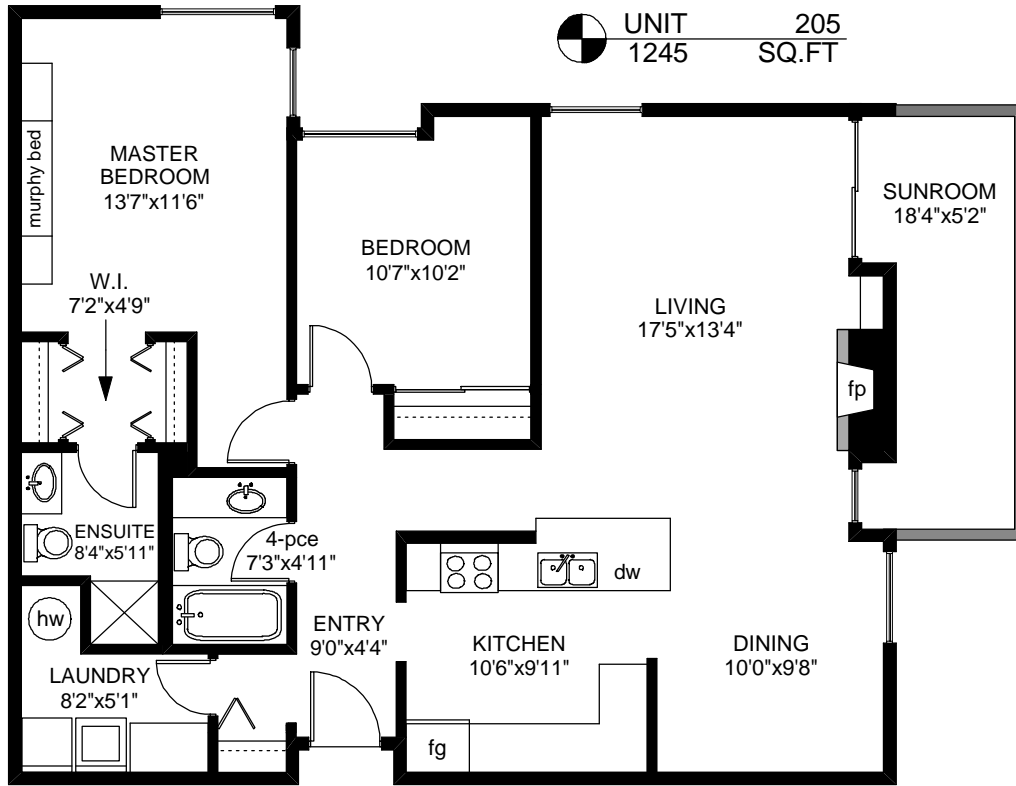

# 205-1110 OSCAR STREET

UNIT 205  
1245 SQ.FT

	FINISHED SQ. FT.	UNFINISHED SQ. FT.	TOTAL SQ. FT.
UNIT 205	1245	0	1245
TOTAL	1245	0	1245

PREPARED FOR THE EXCLUSIVE USE OF  
PHILIP ILLINGWORTH OF DFH REAL ESTATE

MEASURED ON: 10/13/10  
DRAWING FILE: 08728

**Taf**measure VICTORIA, B.C.  
Ph. 883.8894  
www.tafmeasure.com