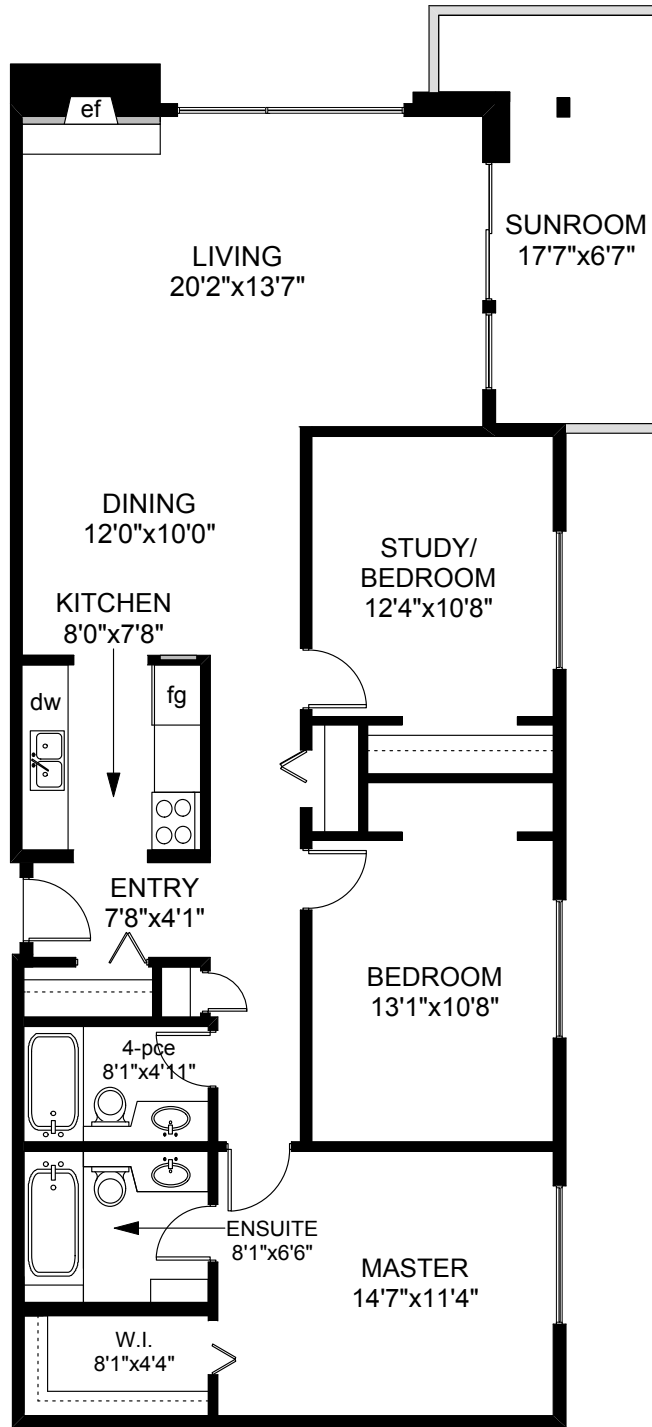

# 307-1312 BEACH DRIVE

UNIT 307  
1456 SQ.FT

	FINISHED SQ. FT.	UNFINISHED SQ. FT.	TOTAL SQ. FT.
UNIT 307	1456	0	1456
TOTAL	1456	0	1456

PREPARED FOR THE EXCLUSIVE USE OF  
PHILIP ILLINGWORTH OF DFH REAL ESTATE

MEASURED ON: 02/07/11  
DRAWING FILE: 08925

**Tafe Measure** VICTORIA, B.C.  
Ph. 883.8894  
www.tafemeasure.com