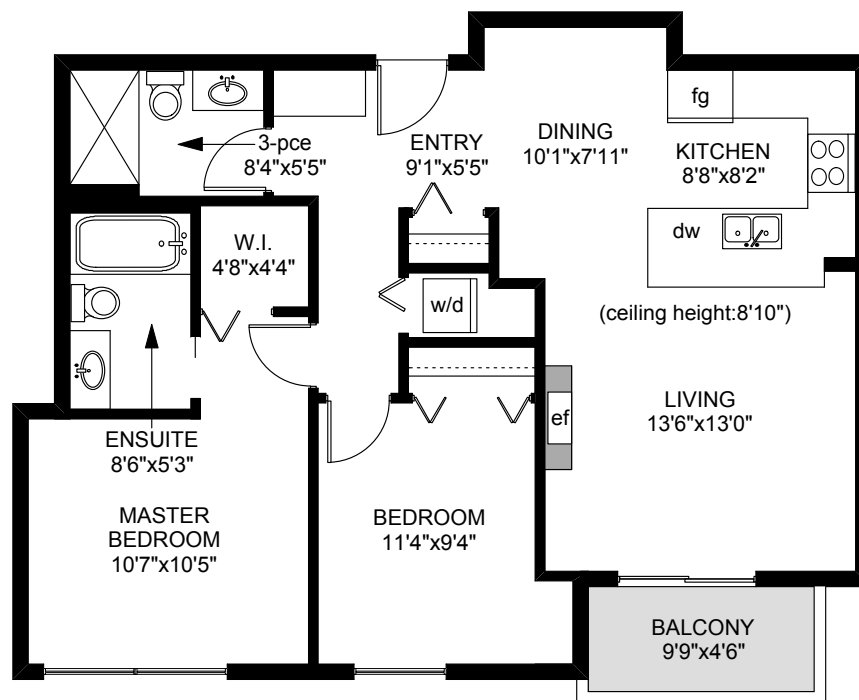

310-870 SHORT STREET

UNIT 310
893 SQ.FT

	FINISHED SQ. FT.	UNFINISHED SQ. FT.	TOTAL SQ. FT.
UNIT 310	893	0	893
TOTAL	893	0	893
BALCONY	0	52	52

PREPARED FOR THE EXCLUSIVE USE OF
PHILIP ILLINGWORTH OF DFH REAL ESTATE

MEASURED ON: 11/20/11
DRAWING FILE: 08869

Tafe Measure VICTORIA, B.C.
Ph. 883.8894
www.tafemeasure.com