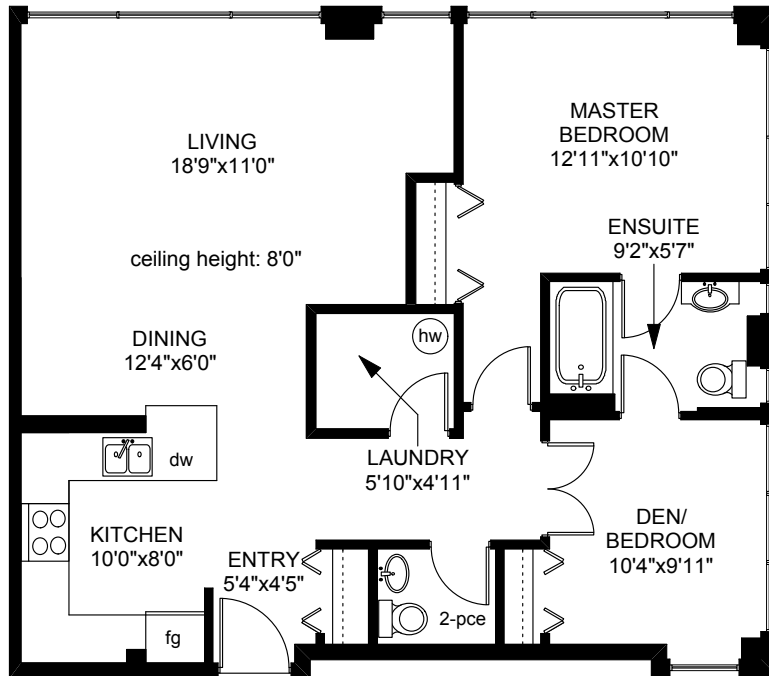

404-104 DALLAS ROAD

UNIT 404
941 SQ.FT

	FINISHED SQ. FT.	UNFINISHED SQ. FT.	TOTAL SQ. FT.
UNIT 404	941	0	941
TOTAL	941	0	941

PREPARED FOR THE EXCLUSIVE USE OF
PHILIP ILLINGWORTH OF DFH REAL ESTATE

MEASURED ON: 02/15/11
DRAWING FILE: 08944